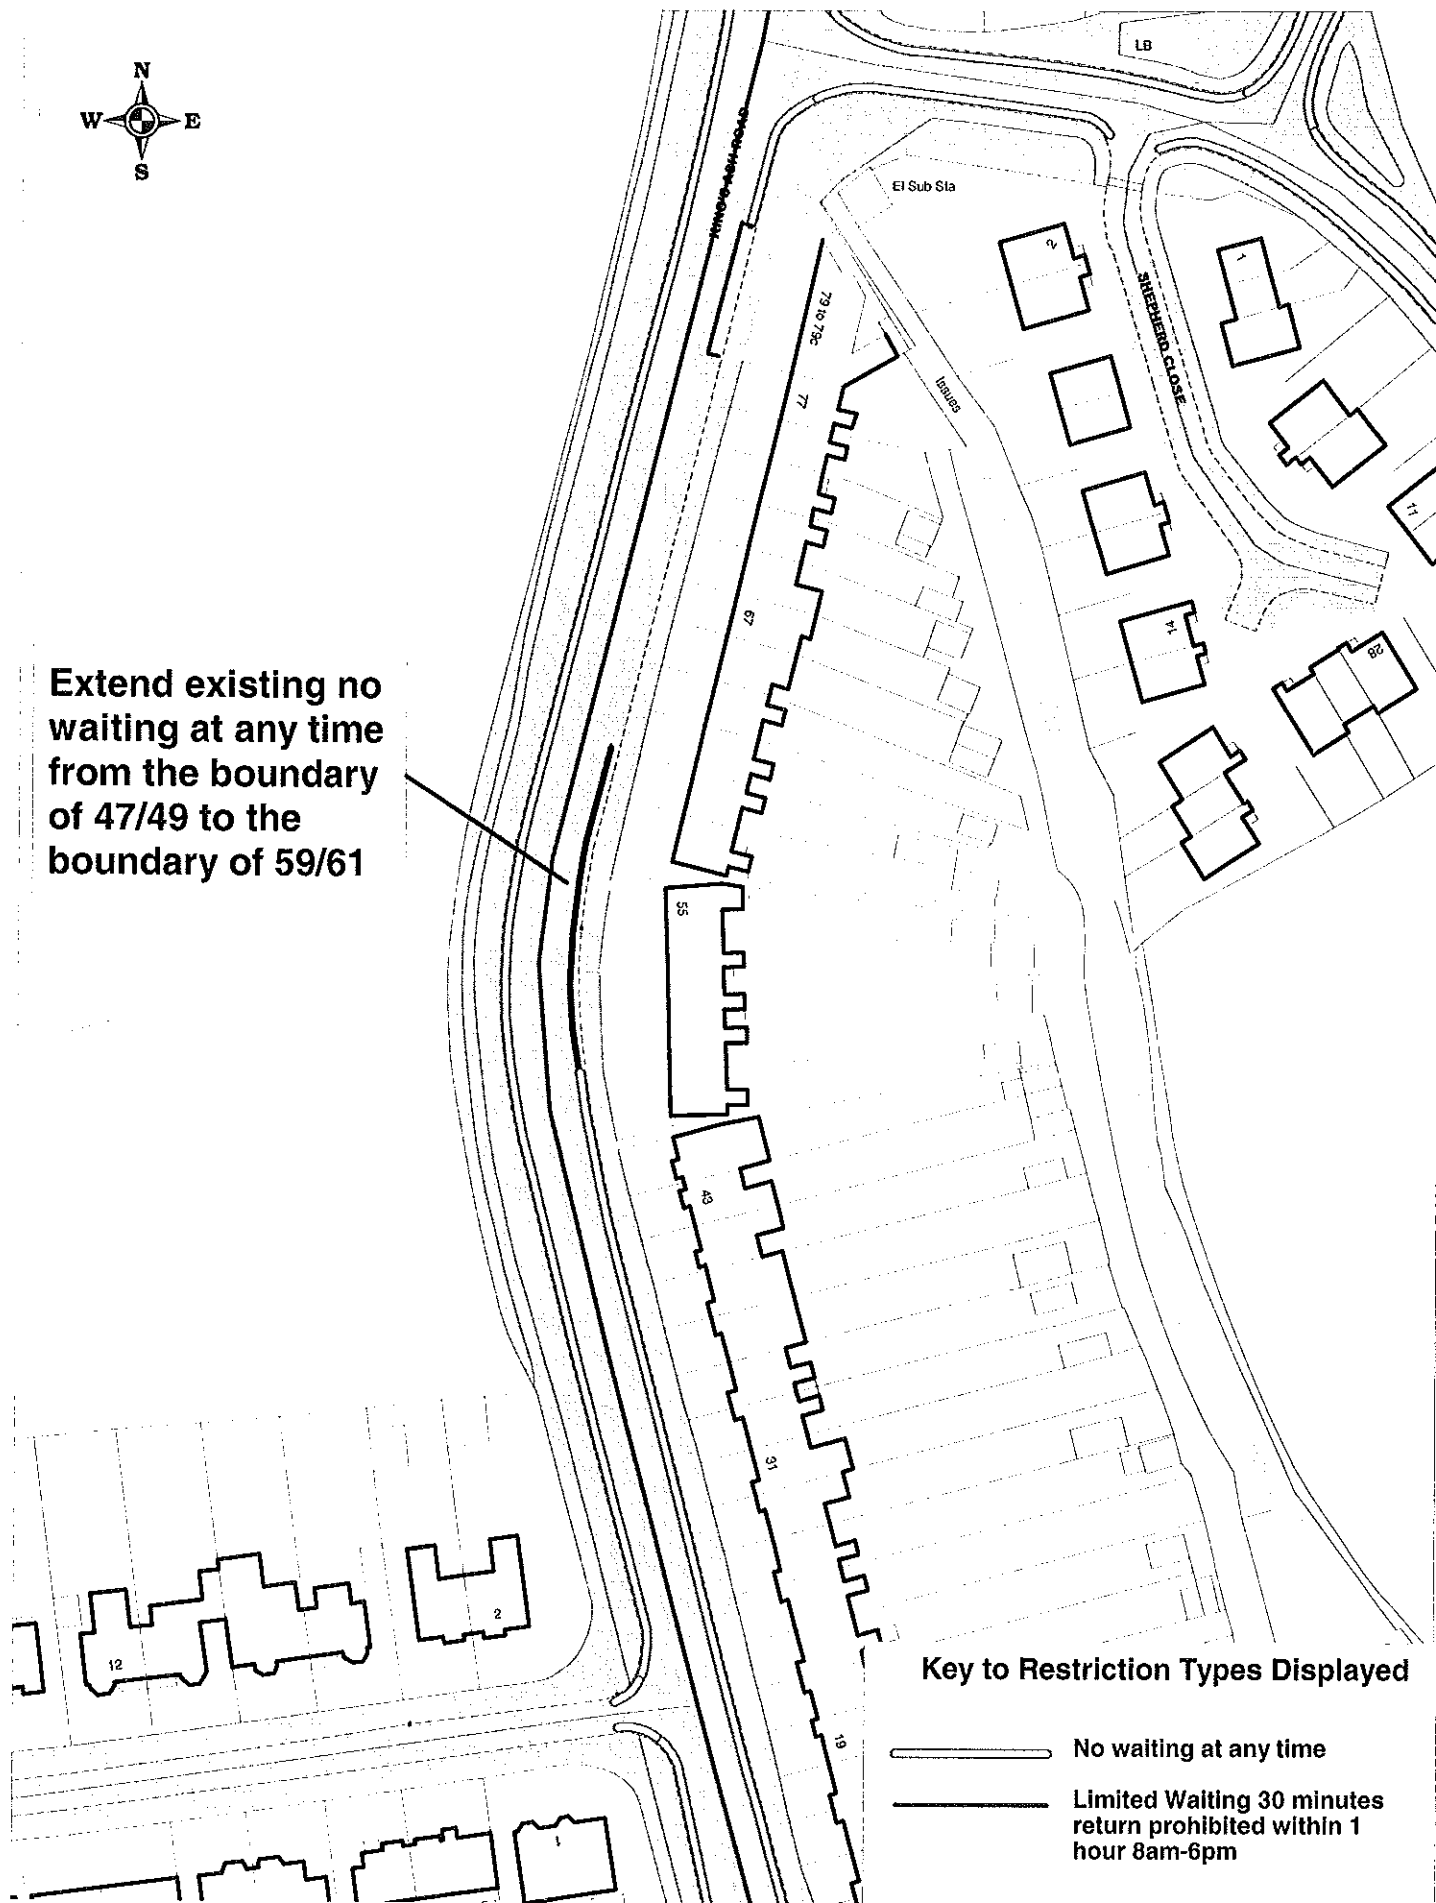

Extend existing no waiting at any time from the boundary of 47/49 to the boundary of 59/61

Key to Restriction Types Displayed

-  No waiting at any time
-  Limited Waiting 30 minutes return prohibited within 1 hour 8am-6pm

**Extension of waiting restrictions
Kings Ash Road - Paignton**

c Crown copyright. All rights reserved
Licence No. 2003

SCALE
DATE
DRAWING No.
DRAWN BY

1 : 1000